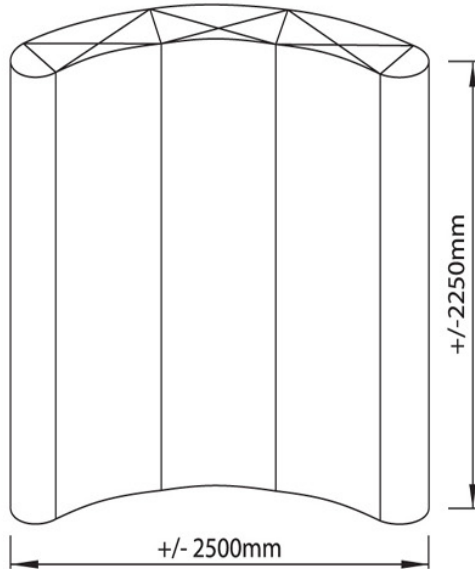

### Front View - Stand Size

### Panel Size

### Top View - Stand Size

### Remark:

1. Please avoid putting small text on the cutting lines.
2. Please note the outer half of the side panels will turn to the back after set up and would not be visible when standing in the front
3. Please submit the file in the panel size of 3365mmW x 2225mmH