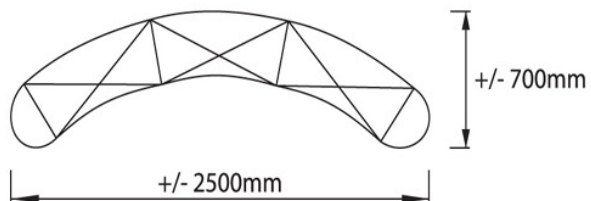

### Front View - Stand Size

### Panel Size

### Top View - Stand Size

### Remark:

1. Please avoid putting small text on the cutting lines.
2. Please note the outer half of the side panels will turn to the back after set up and would not be visible when standing in the front
3. Please submit the file in the panel size of 3365mmW x 2225mmH