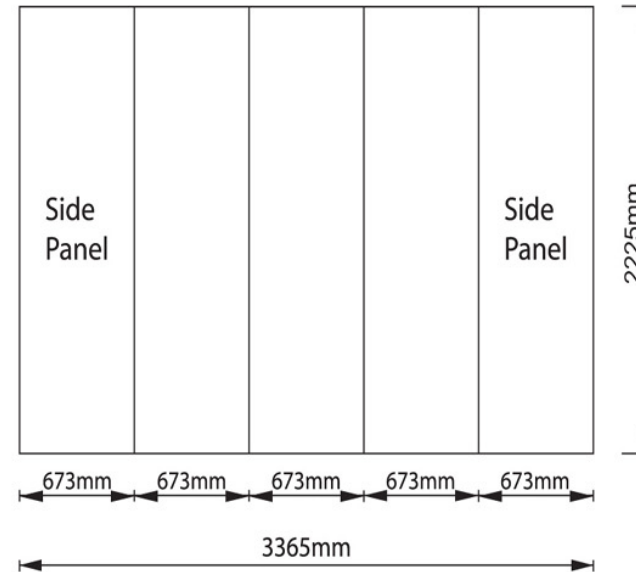

### Front View - Stand Size

### Panel Size

### Top View - Stand Size

### Remark:

1. Please avoid putting small text on the cutting lines.
2. Please note the outer half of the side panels will turn to the back after set up and would not be visible when standing in the front
3. Please submit the file in the panel size of 3365mmW x 2225mmH